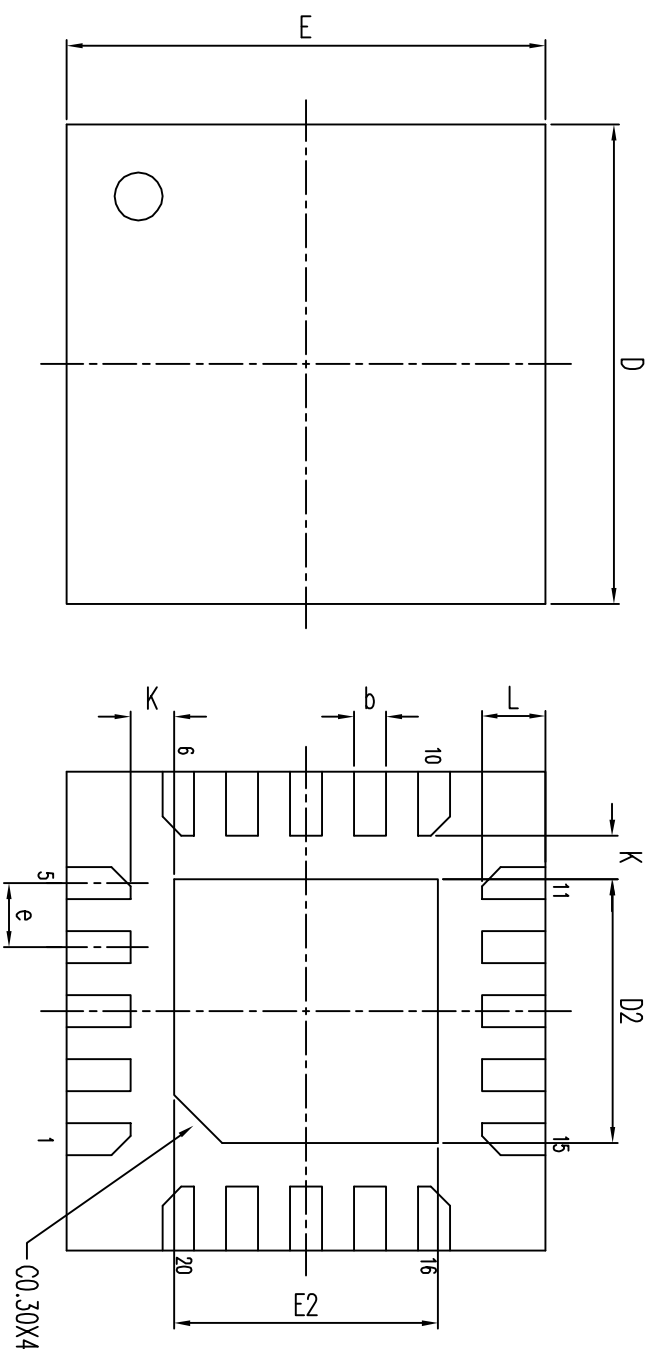

REV.	DESCRIPTION	BY	DATE
ORIG.	DRAWING ISSUE	SANDY CHEN	06.12.2015
A	REDBAW	SANDY CHEN	08.22.2018

TOP VIEW

BOTTOM VIEW

SYMBOL	DIMENSION IN MM		
	MIN.	NOM.	MAX.
A	0.70	0.75	0.80
A1	0	0.02	0.05
A3	0.20 REF.		
D	3.00 BASIC		
D2	1.50	1.65	1.80
E	3.00 BASIC		
E2	1.50	1.65	1.80
e	0.40 BASIC		
b	0.15	0.20	0.25
L	0.30	0.40	0.50
K	0.20		
JEDEC	REFERENCE MO-220		

Chant World Technology Inc.		<input type="checkbox"/>	
TITLE WORN 20L PACKAGE OUTLINE BODY SIZE : 3 X 3 X 0.75 MM		XXXXX ±0.005 XXXXX ±0.035 XXXXX ±0.05 XX ±0.1 XX ±0.2	ANGULAR ± ROUGH- NESS SCALE 30 : 1
DESIGNED	SANDY CHEN 06.12.2015	UNIT	QTY
CHECKED	SANDY CHEN 08.22.2018	FILE NAME :	WORN20L(3x3x0.75) A3
APPROVED	SANDY CHEN 08.22.2018	DWG. NO.:	CW-PT-009B