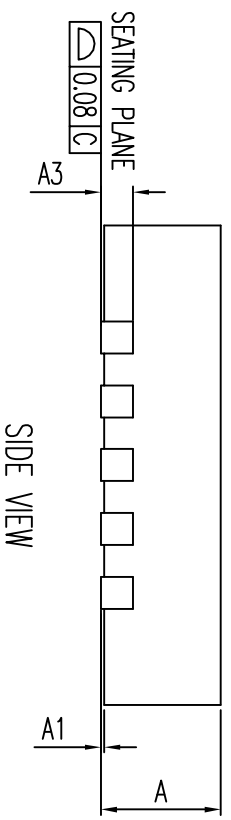

REV.	DESCRIPTION	BY	DATE
ORIG.	DRAWING ISSUE	SANDY CHEN	06.12.2015
A	REDBAW	SANDY CHEN	08.22.2018

TOP VIEW

BOTTOM VIEW

SYMBOL	DIMENSION IN MM		
	MIN.	NOM.	MAX.
A	0.70	0.75	0.80
A1	0	0.02	0.05
A3	0.20 REF.		
D	3.00 BASIC		
D2	1.50	1.65	1.80
E	3.00 BASIC		
E2	1.50	1.65	1.80
e	0.40 BASIC		
b	0.15	0.20	0.25
L	0.30	0.40	0.50
K	0.20		
JEDEC	REFERENCE MO-220		

Chant World Technology Inc.		<input type="checkbox"/>	
TITLE WORN 20L PACKAGE OUTLINE BODY SIZE : 3 X 3 X 0.75 MM		XXXXX ±0.005 XXXXX ±0.035 XXXXX ±0.05 XX ±0.1 XX ±0.2	ANGULAR ± ROUGH- NESS SCALE 30 : 1
DESIGNED	SANDY CHEN 06.12.2015	UNIT	QTY
CHECKED	SANDY CHEN 08.22.2018	FILE NAME :	WORN20L(3x3x0.75) A3
APPROVED	SANDY CHEN 08.22.2018	DWG. NO.:	CW-PT-009B